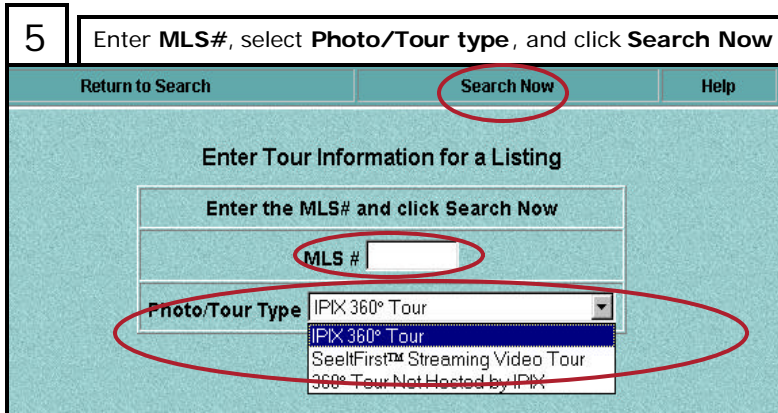

How to.....

**Enter a tour to your listings in
webREsearch!**

Details....

- This function is specifically for entering a virtual tour for your listing.
- An icon will appear next to your listing indicating that it has a tour.
- The tour will display with the listing automatically.

Tips...

- Make sure you know the URL before you start to enter a tour.
- After typing the URL for your tour, click Preview below the URL to verify the address.