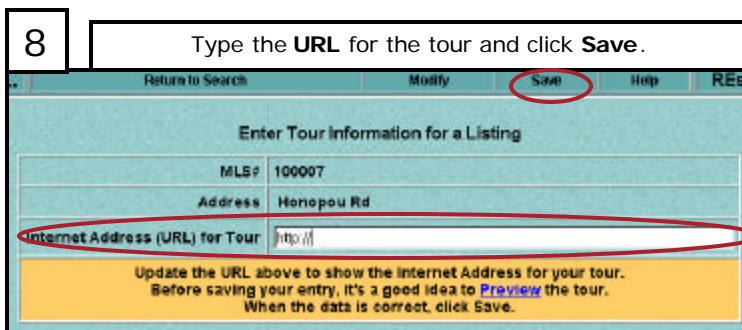

How to.....

**Enter a tour to your listings in
webREsearch!**

Details....

- This function is specifically for entering a virtual tour for your listing.
- An icon will appear next to your listing indicating that it has a tour.
- The tour will display with the listing automatically.

Tips...

- Make sure you know the URL before you start to enter a tour.
- After typing the URL for your tour, click Preview below the URL to verify the address.